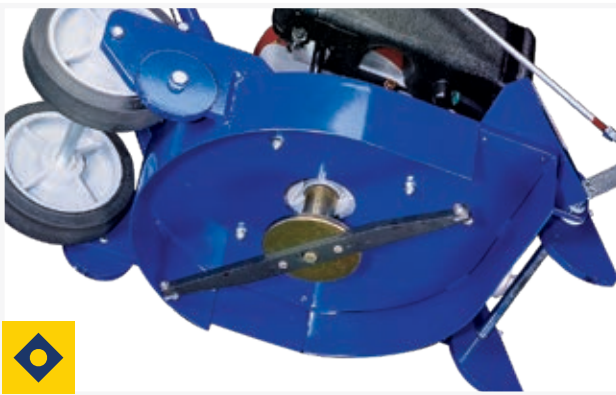

## GET THE EDGE WITH INDUSTRY-LEADING POWER

The robust 10.5 hp engine powers long-lasting eight-sided cutters for exceptional performance. Choose from a variety of fuel and start options for maximum efficiency and ease of operation.

**POWER  
EDGER**

Key Electric start option is available for both gas and propane models. (Propane option may not be available in all markets)

Diamond Depth control is infinitely variable and not limited to factory presets

Diamond Eight-sided carbide cutters stand up to the demands of a busy arena schedule

## OPERATION

Contoured snow chute directs snow toward center of ice, away from the boards and operator. Adjustable board guide is standard.